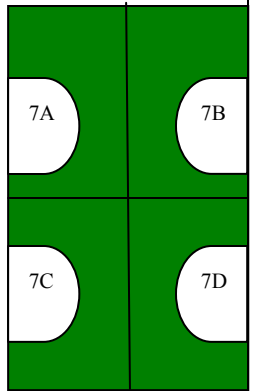

Field #4- 3/4 Size

Field #3- 3/4 Size
(Also 3/4 playing area)

For 2015 Stonewall Youth Soccer Association
Soccer Complex Field Layout
Location - 500 Main St
Stonewall Manitoba
Website www.stonewallyouthsoccer.com

Clubhouse & Washrooms

Scout hall

Spectator's area 
Player's area 

LTPD Field #5
U9 – U10 Program

Field #1-Full Size
(Also 7/8 playing area)

Field # 6 - Mini
(5/6 playing area)

Field # 7 - Mini
(5/6 playing area)

Field #2- Full Size

Parking Lot