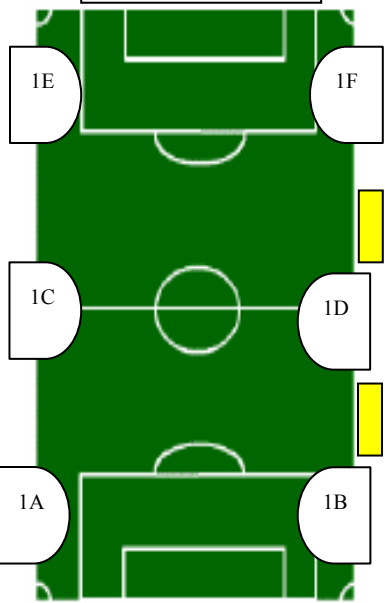

Field #4- 3/4 Size

Field #3- 3/4 Size
(Also 3/4 playing area)

For 2015 Stonewall Youth Soccer Association
Soccer Complex Field Layout
Location - 500 Main St
Stonewall Manitoba
Website www.stonewallyouthsoccer.com

Clubhouse & Washrooms

Scout hall

Spectator's area 
Player's area 

LTPD Field #5
U9 – U10 Program

Field #1-Full Size
(Also 7/8 playing area)

Field # 6 - Mini
(5/6 playing area)

Field # 7 - Mini
(5/6 playing area)

Field #2- Full Size

Parking Lot