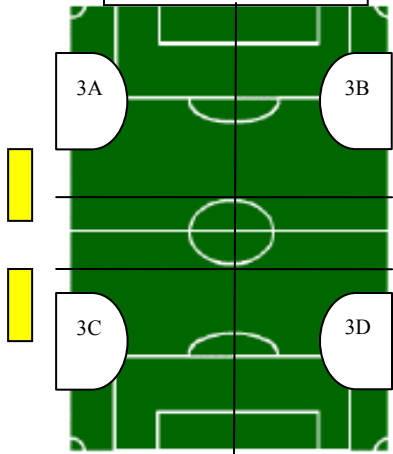

Field #4- 3/4 Size

Field #3- 3/4 Size
(Also 3/4 playing area)

For 2015 Stonewall Youth Soccer Association
Soccer Complex Field Layout
Location - 500 Main St
Stonewall Manitoba
Website www.stonewallyouthsoccer.com

Clubhouse & Washrooms

Scout hall

Spectator's area 
Player's area 

LTPD Field #5
U9 – U10 Program

Field #1-Full Size
(Also 7/8 playing area)

Field # 6 - Mini
(5/6 playing area)

Field # 7 - Mini
(5/6 playing area)

Field #2- Full Size

Parking Lot