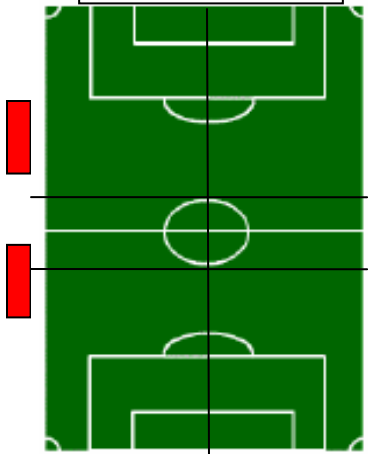

Field #4- 3/4 Size

Field #3- 3/4 Size
(Also 3/4 playing area)

For 2015 Stonewall Youth Soccer Association
Soccer Complex Field Layout
Location - 500 Main St
Stonewall Manitoba
Website www.stonewallyouthsoccer.com

Clubhouse & Washrooms

Scout hall

Spectator's area 
Player's area 

LTPD Field #5
U9 – U10 Program

Field #1-Full Size
(Also 7/8 playing area)

Field # 6 - Mini
(5/6 playing area)

Field # 7 - Mini
(5/6 playing area)

Field #2- Full Size

Parking Lot