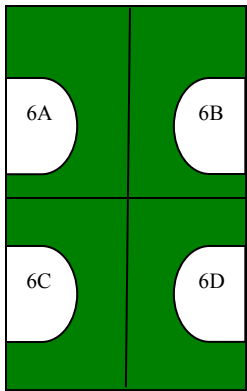

Field #4- 3/4 Size

Field #3- 3/4 Size
(Also 3/4 playing area)

For 2015 Stonewall Youth Soccer Association
Soccer Complex Field Layout
Location - 500 Main St
Stonewall Manitoba
Website www.stonewallyouthsoccer.com

Clubhouse & Washrooms

Scout hall

Spectator's area 
Player's area 

LTPD Field #5
U9 – U10 Program

Field #1-Full Size
(Also 7/8 playing area)

Field # 6 - Mini
(5/6 playing area)

Field # 7 - Mini
(5/6 playing area)

Field #2- Full Size

Parking Lot